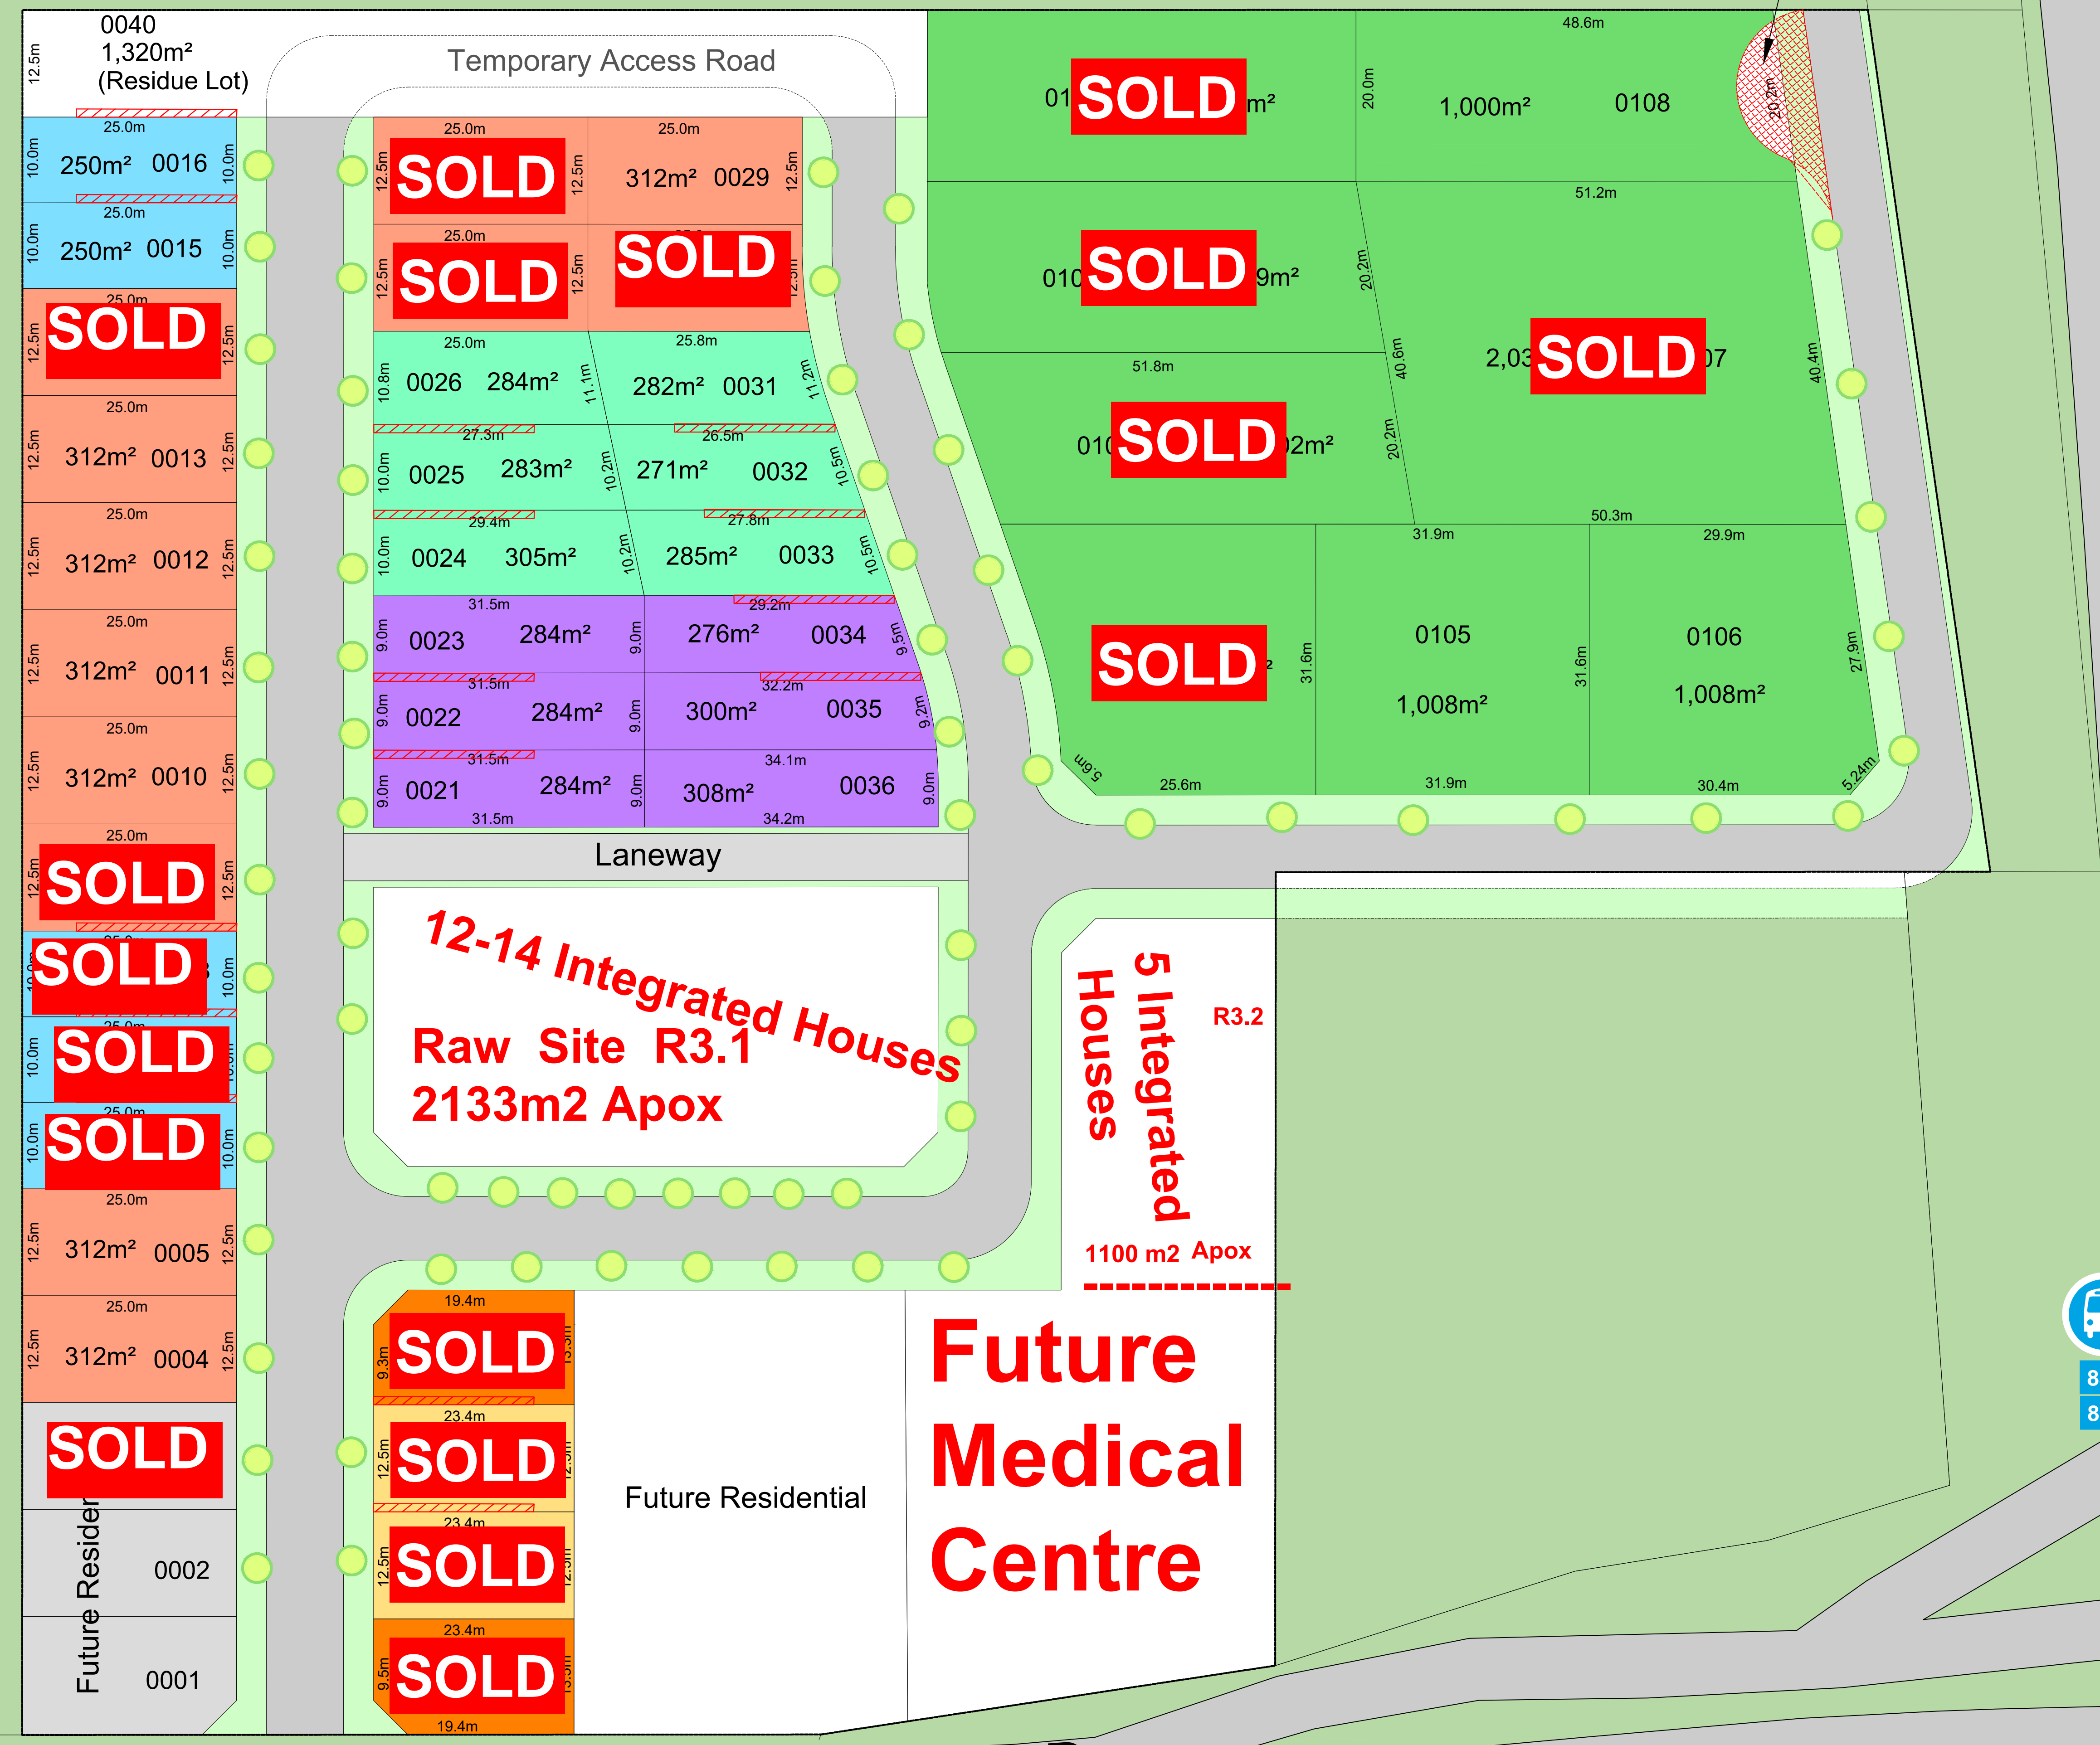

FUTURE ANGLICAN SCHOOL

HOPE ANGLICAN CHURCH

CAMDEN VALLEY WAY  
7.7km to M7/M5 Interchange

WILLOWDALE SHOPPING CENTRE

HEATH ROAD  
2.2 km to Leppington Train Station